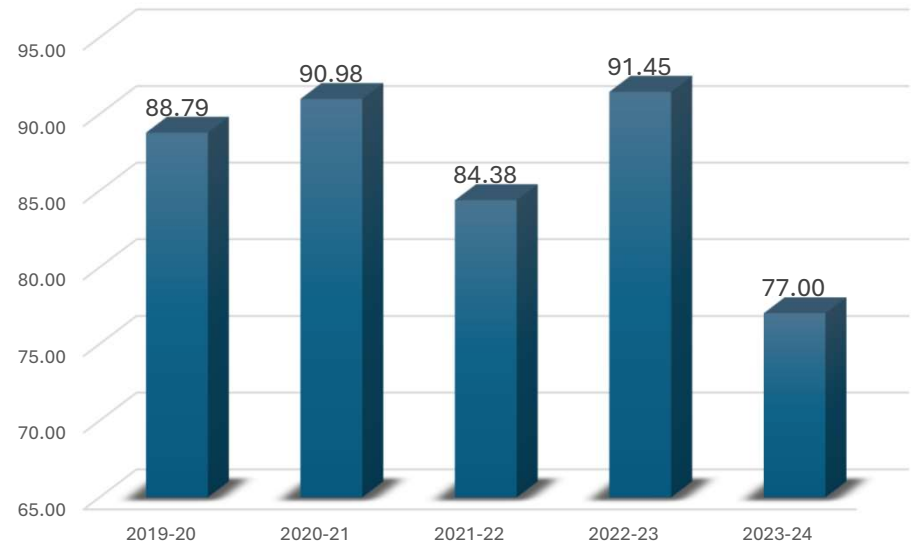

Percentage Placement of CCE