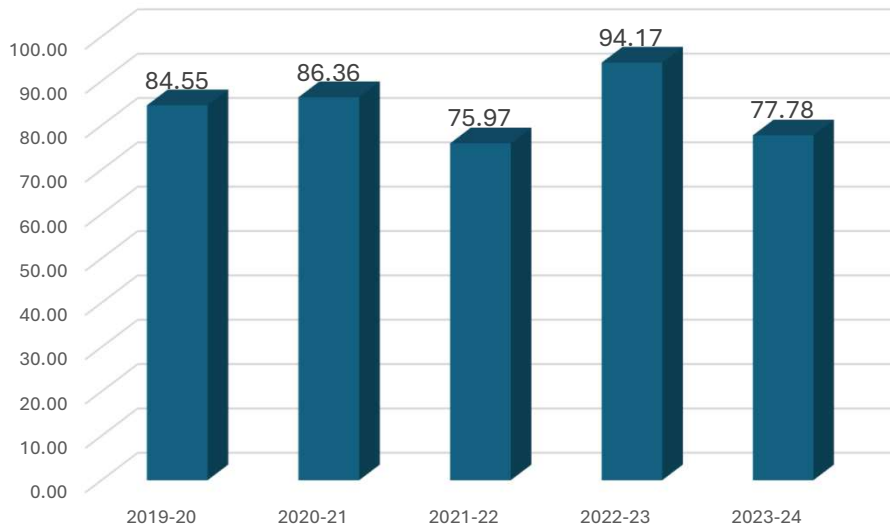

ICT Placement Statistics

2020-2024

Companies visited

	2022-2023	2023-2024*
Total Companies	84	40
Core Companies	84	40
Fortune500 Companies	17	12

* Ongoing

Percentage Placement of IT and CCE

Percentage Placement of IT