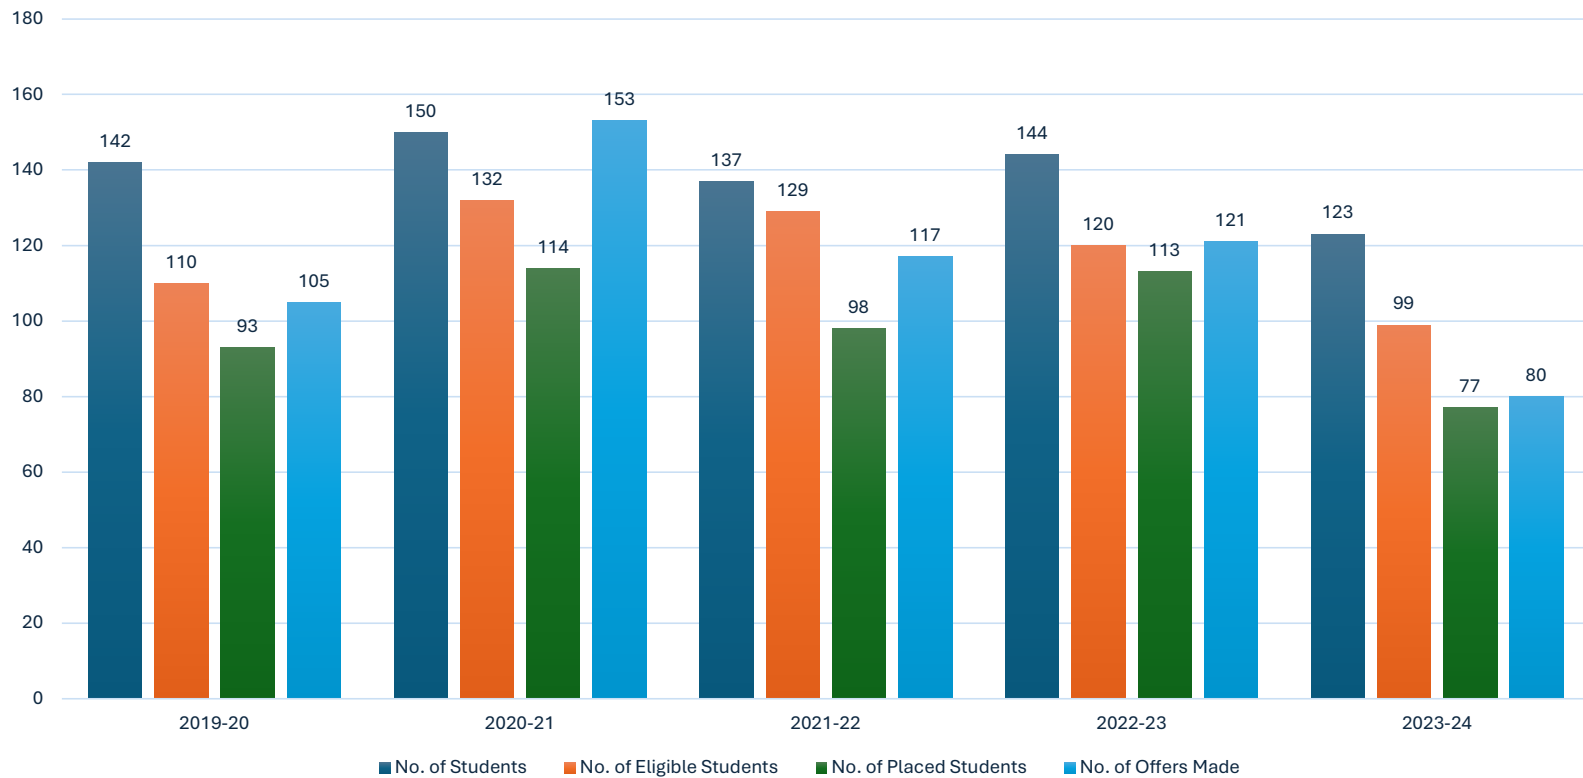

Placement Statistics: IT: Information Technology

Placement Statistics of IT