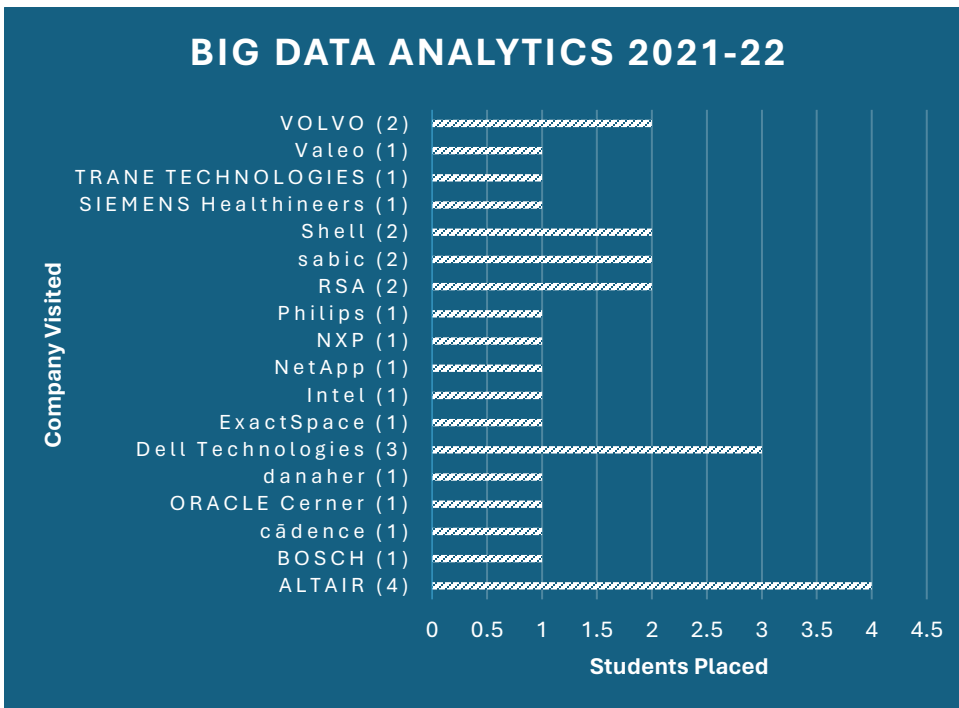

Maximum = 53000

MANIPAL SCHOOL OF INFORMATION SCIENCES

MANIPAL

(A constituent unit of MAHE, Manipal)

Company wise Internship Placements for last 3 years

MANIPAL SCHOOL OF INFORMATION SCIENCES

MANIPAL

(A constituent unit of MAHE, Manipal)

BIG DATA ANALYTICS 2020-21