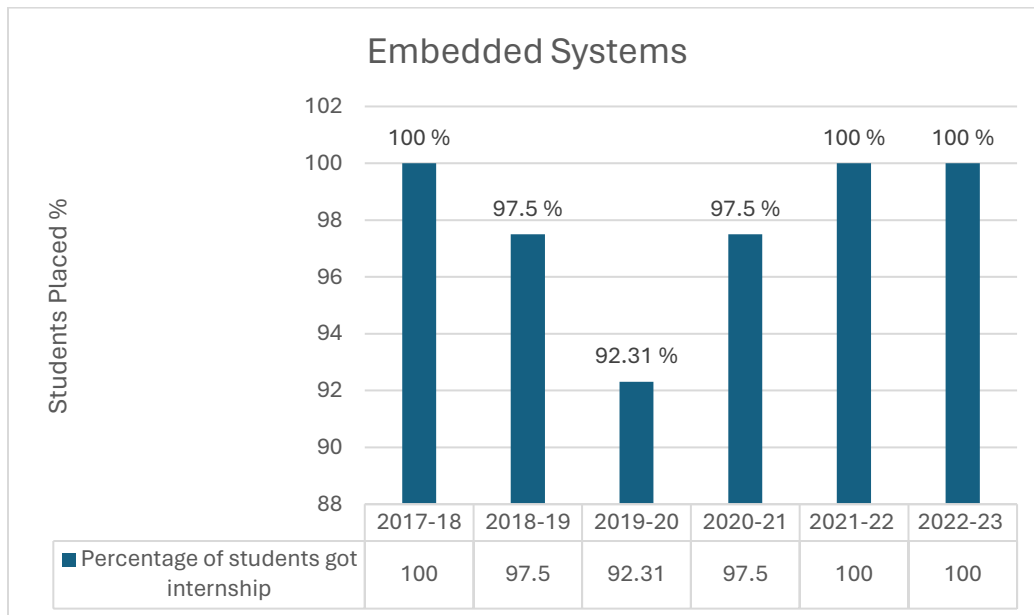

MANIPAL SCHOOL OF INFORMATION SCIENCES

MANIPAL

(A constituent unit of MAHE, Manipal)

M.E (Embedded Systems)

Internship Placement Data

Internship Statistics - Year wise

Internship stipend in ₹:

Average = 35000