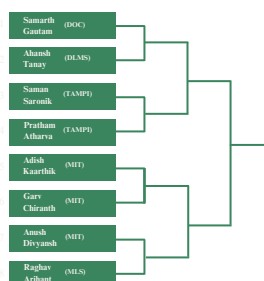

Table Tennis Fixtures - MENS DOUBLES