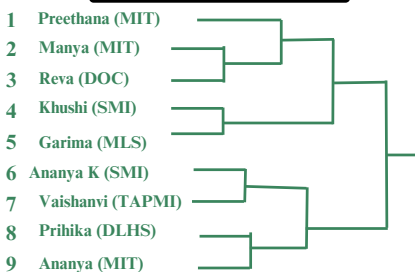

The competitive spirit was palpable as each participant aimed for victory. The doubles category added an extra layer of excitement, with teams strategizing and collaborating to outplay their opponents. The teamwork and coordination on display were commendable.

## Table Tennis Fixtures

MAHEB INTRA-CAMPUS SPORTS TOURNAMENTS 2023

### Table Tennis Fixtures - WOMENS SINGLES

MAHEB INTRA-CAMPUS SPORTS TOURNAMENTS 2023