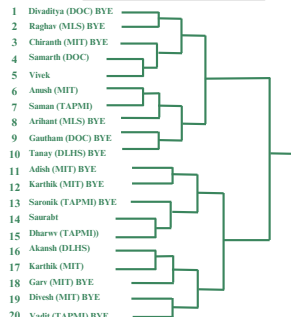

Table Tennis Fixtures - MENS SINGLES